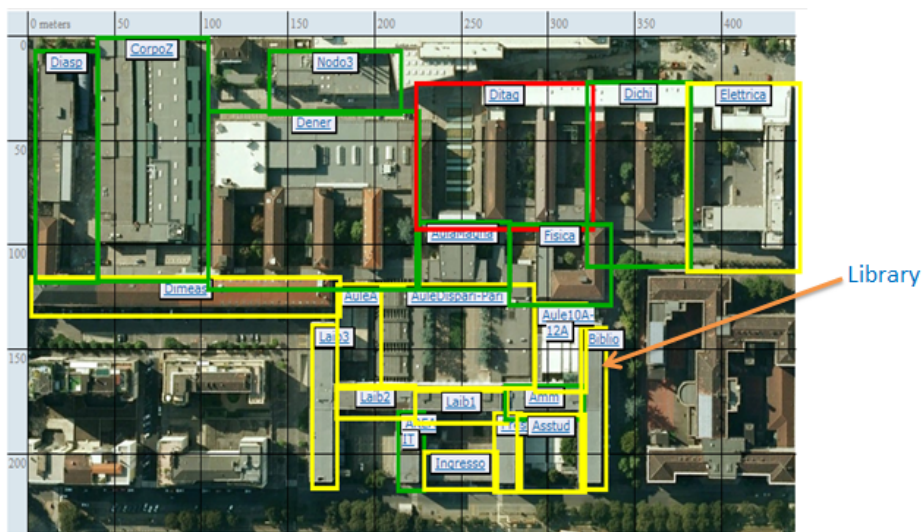

## SELECTED LOCATION

*Wireless Control System (WCS) used at the Politecnico di Torino*

*Map Politecnico di Torino Main Campus*

## Dimensions and location of the access points